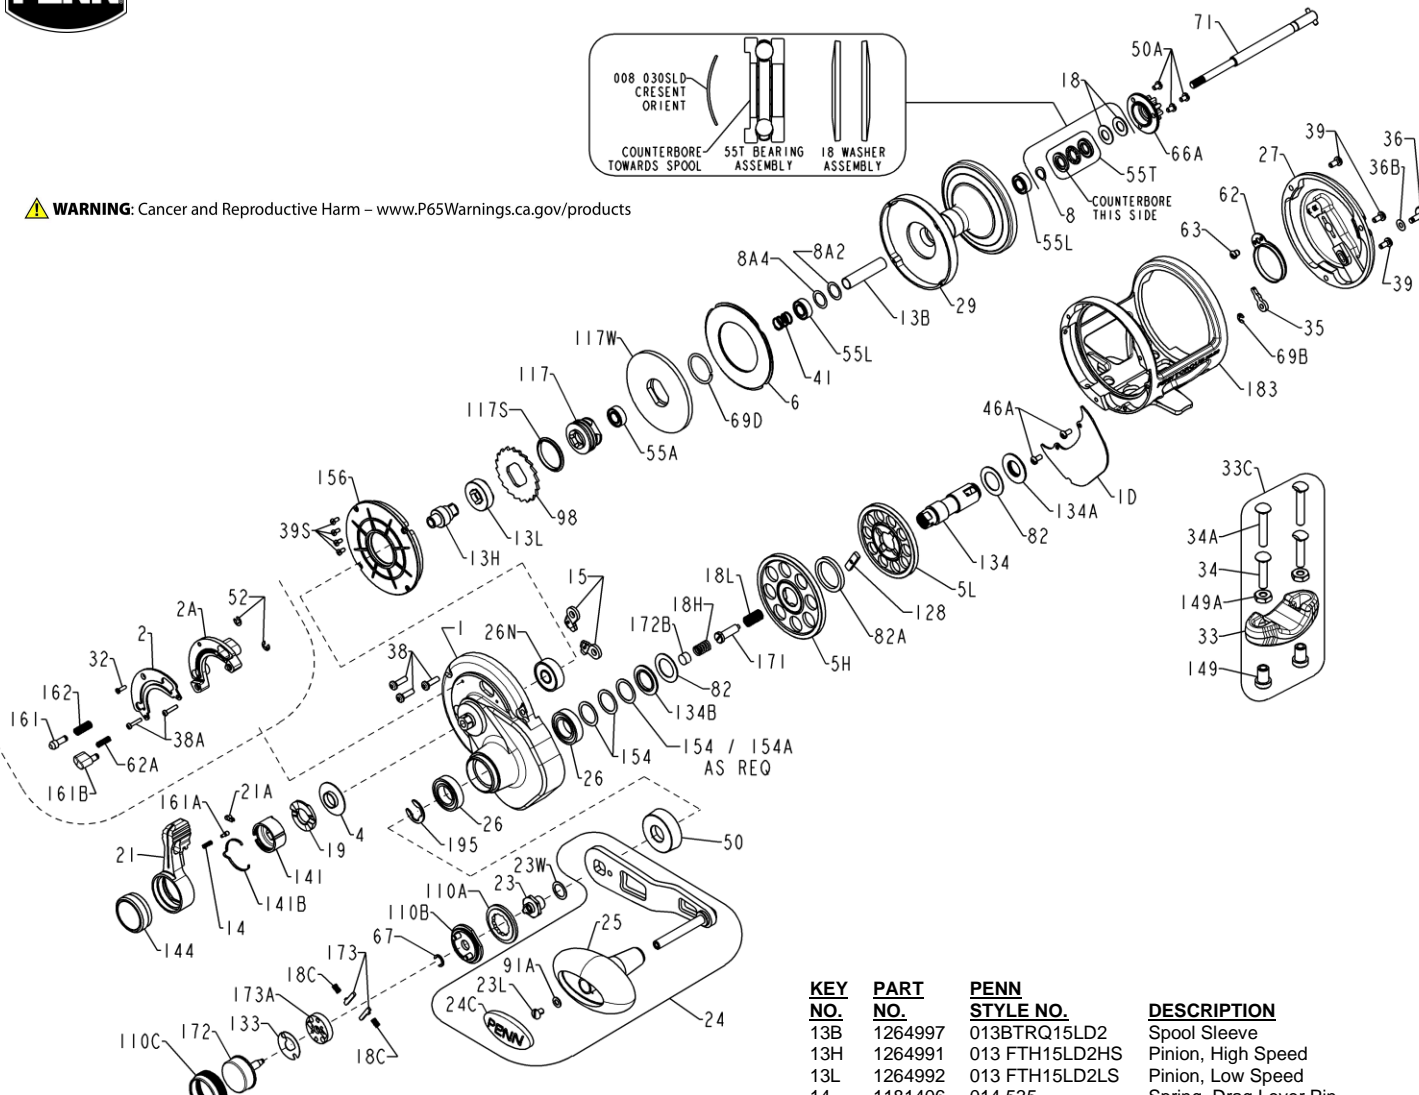

**MODELS TRQ15LD2G (Gold), 1206027 & TRQ15LD2S (Silver), 1501849**

**WARNING:** Cancer and Reproductive Harm – [www.P65Warnings.ca.gov/products](http://www.P65Warnings.ca.gov/products)

KEY NO.	PART NO.	PENN STYLE NO.	DESCRIPTION
1	1264955	001 TRQ15LD2G	R.S. Plate Asm (Gold)
1	1499794	001 TRQ15LD2S	R.S. Plate Asm (Silver)
1D	1264966	001DTRQ15LD2G	Gear Cover (Gold)
1D	1500019	001DTRQ15LD2S	Gear Cover (Silver)
2	1264971	002 TRQ30LD2B	Quadrant
2A	1264975	002ATRQ15LD2	Drag Lever Ratchet
4	1264978	004 TRQ15LD2	Washer, Drag Lever
5H	1264979	005 FTH15LD2HS	Gear, High Speed Main
5L	1264980	005 FTH15LD2LS	Gear, Low Speed Main
6	1264985	006 TRQ15LD2	Drag Washer
8	1257843	008 030SLD	Washer, Crescent
8A2	1229045	008ATS5-2	Shim, Spool (As required)
8A4	1229046	008ATS5-4	Shim, Spool (As required)

KEY NO.	PART NO.	PENN STYLE NO.	DESCRIPTION
13B	1264997	013BTRQ15LD2	Spool Sleeve
13H	1264991	013 FTH15LD2HS	Pinion, High Speed
13L	1264992	013 FTH15LD2LS	Pinion, Low Speed
14	1181406	014 535	Spring, Drag Lever Pin
15	1229374	015 TRQ40	Dog Asm (2 req)
18	1265001	018 TRQ40NLD2	Spring Washer (2 req)
18C	1181632	018C015KG	Spring, Shift Catch (2 req)
18H	1265002	018H30SLD2	Spring, Shift, Heavy
18L	1265003	018L30SLD2	Spring, Shift, Light
19	1296248	019 TRQ40NLD2	Drag Cam
21	1271007	021 TRQ15LD2G	Drag Lever (Gold)
21	1271008	021 TRQ15LD2S	Drag Lever (Silver)
21A	1265011	021ATRQ30LD2	Lever/Quadrant Spacer
23	1229458	023 012VS	Handle Screw
23L	1191283	023L750	Handle Knob Screw
23W	1286986	023WTRQ40NLD2	Handle Nut Washer
24	1277509	024 TRQ30LD2G	Handle Asm (Gold/Silver)
24	1500021	024 TRQ30LD2S	Handle Asm (Silver)
24C	1191335	024C066	Handle Knob Cap
25	1240293	025 TRQ40	Handle Knob
26	1265023	026 TRQ40NLD2	Ball Bearing (2 req)